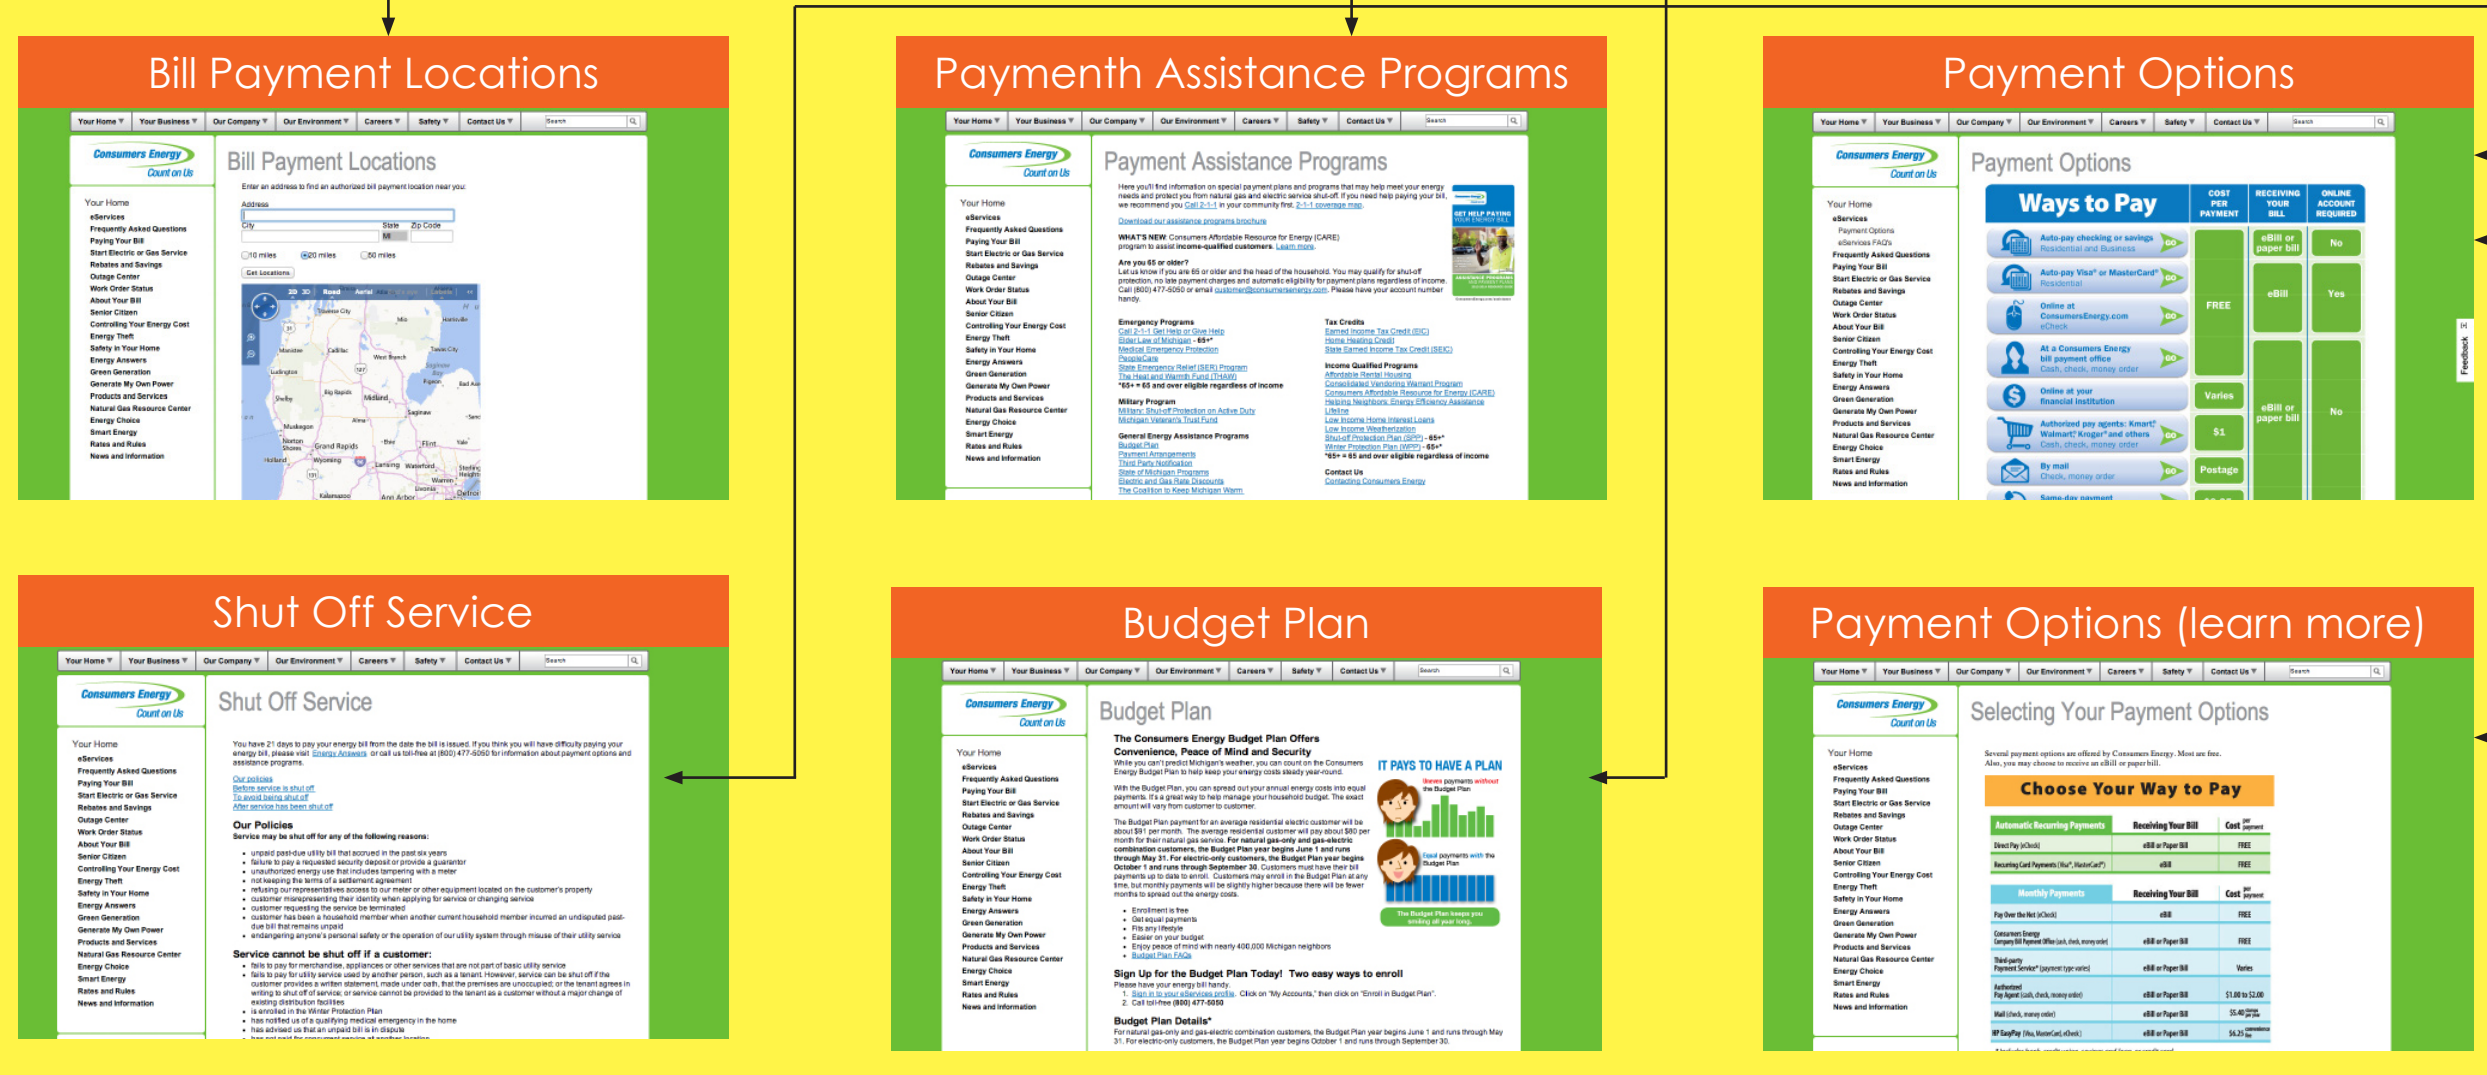

http://www.consumersenergy.com/