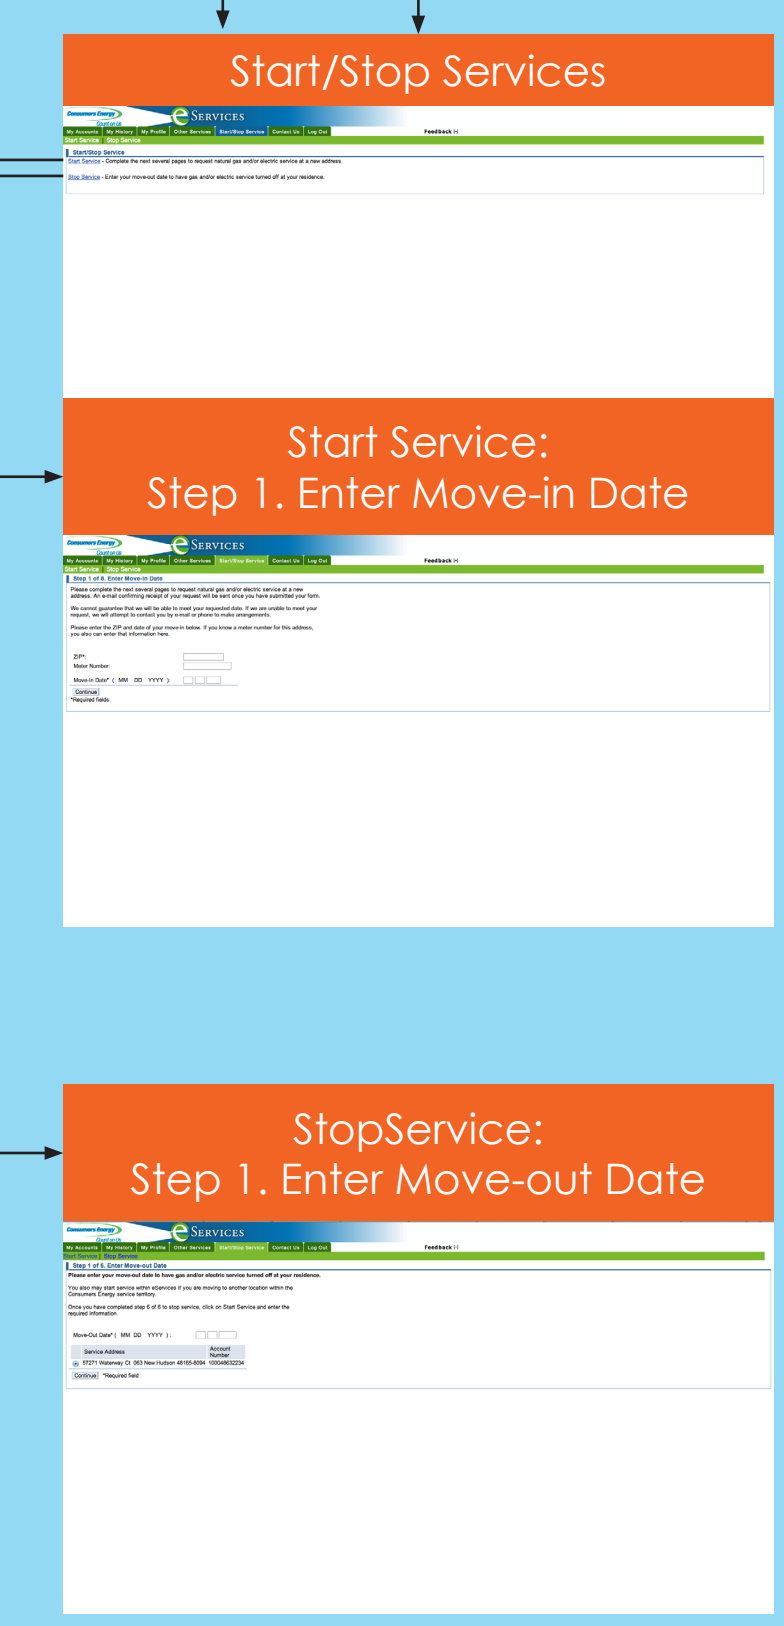

# Interaction Map of Consumers Energy Website

Si 622 Section 2 Group 2

Katrina Lanahan  
Michael Grisafe  
Robert Wang  
Yu-Ting Lu  
Wei Wang